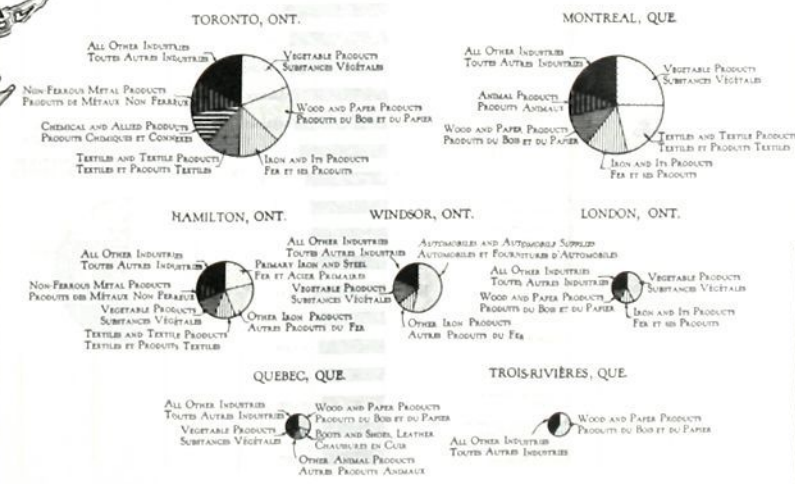

LAC ST JEAN DISTRICT OF EASTERN QUEBEC
DISTRICT DU LAC ST-JEAN DANS LE QUEBEC ORIENTAL

CHIEF INDUSTRIAL CENTRES, BY MAJOR INDUSTRIAL GROUPS, 1939
PRINCIPAUX CENTRES INDUSTRIELS, PAR PRINCIPAUX GROUPES INDUSTRIELS, 1939
(Size of Pie is in Proportion to Net Production) — (La Grandeur du Disque est Proportionnelle à la Production Nette)

LEGEND — LEGENDE
 Net Value — Valeur Nette

CHIEF INDUSTRIAL CENTRES
IN THE
ST. LAWRENCE VALLEY
(INCLUDING THE EASTERN TOWNSHIPS)
AND THE
GREAT LAKES PENINSULA,
BY NET VALUE OF PRODUCTION,
1939
(LATEST PRE-WAR YEAR)