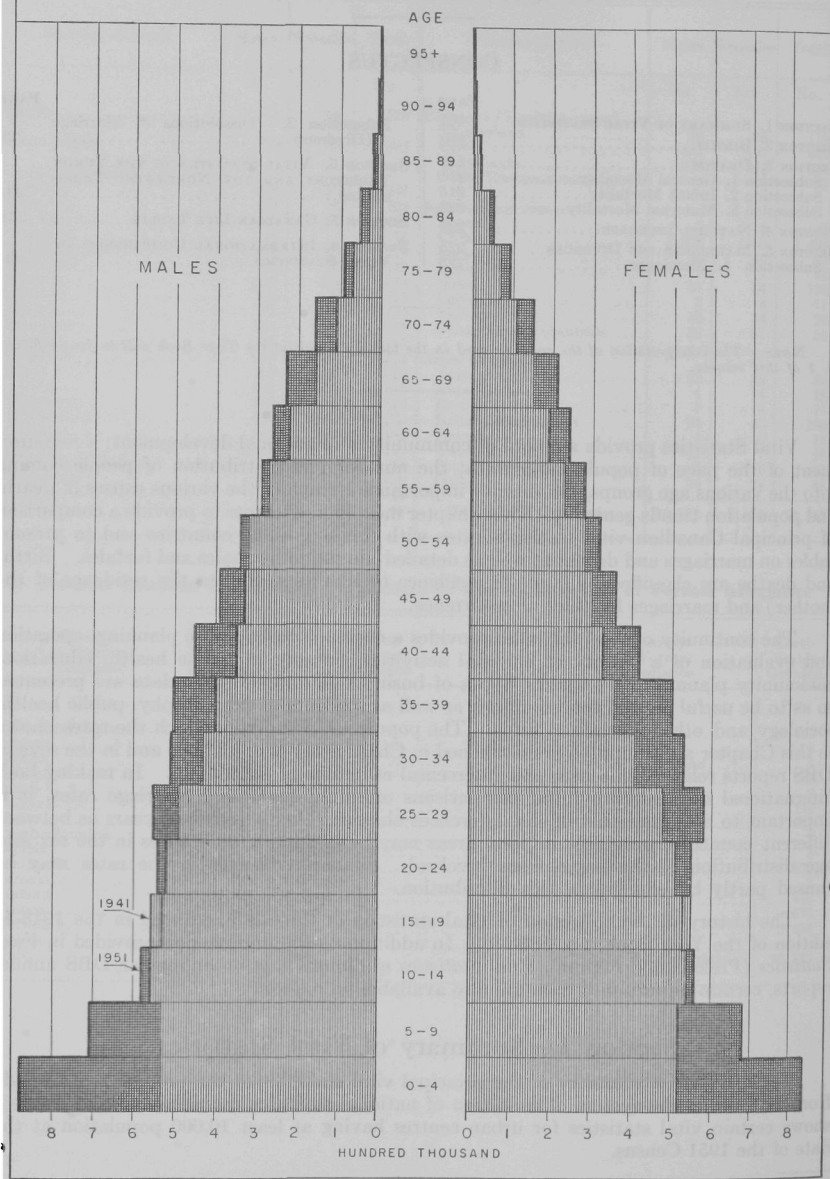

## POPULATION OF CANADA BY SEX AND FIVE-YEAR AGE GROUPS

This Chart shows the age-sex distribution of the population at the 1941 and 1951 Censuses, as an illustration of how that distribution may change within a short period of time. Such changes can have a very significant effect on vital statistics rates.