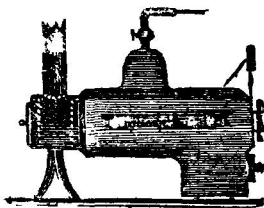

BARBOUR'S IRISH FLAX THREAD.

Linen Machine Thread, 1 and 2 oz, spools, 3 cord.

Linen Machine Thread, 200 yds, 2 and 3 cord.

Soft finish, free from knots, runs smooth and easy on Machine. "Hand" Brand.

Standard Skeined Thread, full weight and natural numbers. Best quality "Hand" Brand.

Standard Shoe Thread and Closing, Saddle Twine, Wrapping Twine, Gilling Twine, &c., Wax Machine Thread. } Hand Brand.

↔ Sold Wholesale throughout the Dominion.

Agent for Dominion of Canada,

H. L. SMYTH,

223 MCGILL STREET

MONTREAL.

EAGLE FOUNDRY.

GEORGE BRUSH,

24 TO 34 KING AND QUEEN STREETS, MONTREAL.

STEAM ENGINES, STEAM BOILERS, HOISTING MACHINES, STEAM PUMPS,
ORE CRUSHERS, STAMP MILLS, WATER WHEELS,

Mill Gearing, Shafting, &c., Winches, Hoisting Machines for Warehouses, &c.—Bark Mills, Hydraulic Presses, Screw Presses, Castings and forgings of all kinds. Best Fire Bricks, Fire Clay and Foundry Facings always on hand.

AGENT FOR JUDSON'S PATENT GOVERNOR.